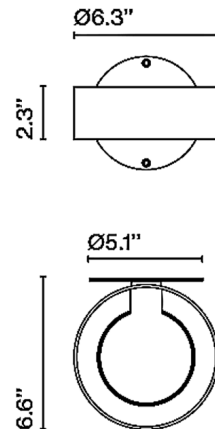

CLICK TO VIEW PRODUCT

Notes: