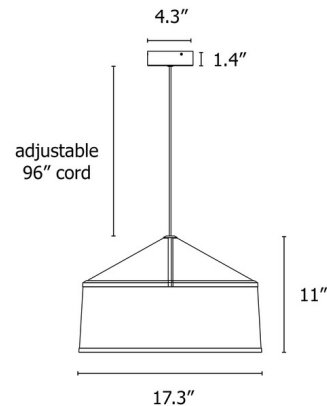

### Specifications

COLOR	Red
BODY FINISH	Black
WATTAGE	12W
DIMMER	Standard 120V
DIMENSIONS	17.3"W x 11"H
BULB NOT INCLUDED	1 x A19/Medium (E26)/12W/120V LED

CLICK TO VIEW PRODUCT

Notes: