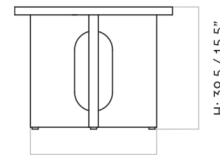

By Audo Copenhagen

Description

The simple silhouette of the Androgyne Wooden Side Table is characterized by opposites. The base consists of both straight lines and soft curves, while the cutout center and wide legs give the piece a look that is sturdy and light at the same time. The tabletop is available in a coordinating wood veneer for a complementary accent or Kunis Breccia Stone for a sharper contrast.

Shown in dark stained oak

Ø: 50 cm / 19,7"

H: 39,5 / 15,5"

W: 35,5 cm / 14"

Specifications

COLOR	N/A
BODY FINISH	Dark Stained Oak
WATTAGE	N/A
DIMMER	N/A
DIMENSIONS	19.69"W x 15.35"H
BULB	N/A
COUNTRY OF ORIGIN	Slovenia