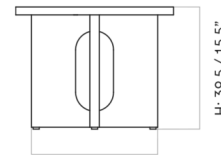

By Audo Copenhagen

Description

The simple silhouette of the Androgyne Wooden Side Table is characterized by opposites. The base consists of both straight lines and soft curves, while the cutout center and wide legs give the piece a look that is sturdy and light at the same time. The tabletop is available in a coordinating wood veneer for a complementary accent or Kunis Breccia Stone for a sharper contrast.

Shown in natural oak / kunis breccia sand

Ø: 50 cm / 19,7"

H: 39,5 / 15,5"

W: 35,5 cm / 14"

Specifications

COLOR	N/A
BODY FINISH	Natural Oak / Kunis Breccia Sand
WATTAGE	N/A
DIMMER	N/A
DIMENSIONS	19.69"W x 15.35"H
BULB	N/A
COUNTRY OF ORIGIN	Slovenia