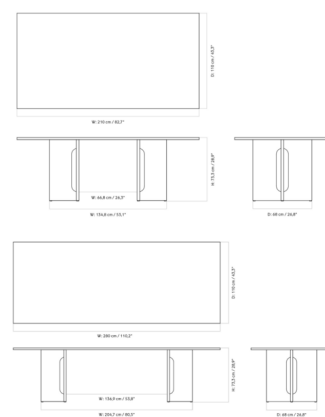

## Androgyne Rectangular Dining Table By Audo Copenhagen

### Description

The simple silhouette of the Androgyne Dining Table is characterized by opposites. The base consists of both straight lines and soft curves, while the cutout center and wide legs give the piece a look that is sturdy and light at the same time.

### Specifications

COLOR	N/A
BODY FINISH	Natural Oak
WATTAGE	N/A
DIMMER	N/A
DIMENSIONS	82.7"W x 28.7"H x 43.3"D
BULB	N/A
COUNTRY OF ORIGIN	Slovenia

CLICK TO VIEW PRODUCT

Notes: