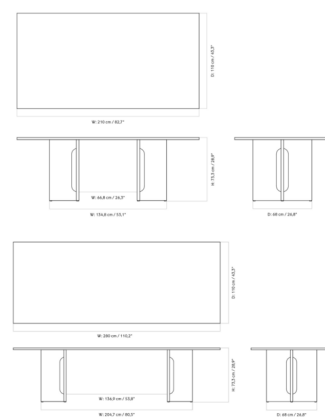

Lightology

lightology.com
866-954-4489
05-17-26

Project: _____

Company: _____

Location: _____ Fixture Type: _____

SPEC #: **MEN1124533**

Approved On: _____ Approved By: _____

Androgyne Rectangular Dining Table By Audo Copenhagen

Description

The simple silhouette of the Androgyne Dining Table is characterized by opposites. The base consists of both straight lines and soft curves, while the cutout center and wide legs give the piece a look that is sturdy and light at the same time.

Shown in natural oak

Specifications

COLOR	N/A
BODY FINISH	Natural Oak
WATTAGE	N/A
DIMMER	N/A
DIMENSIONS	82.7"W x 28.7"H x 43.3"D
BULB	N/A
COUNTRY OF ORIGIN	Slovenia

CLICK TO VIEW PRODUCT

Notes: