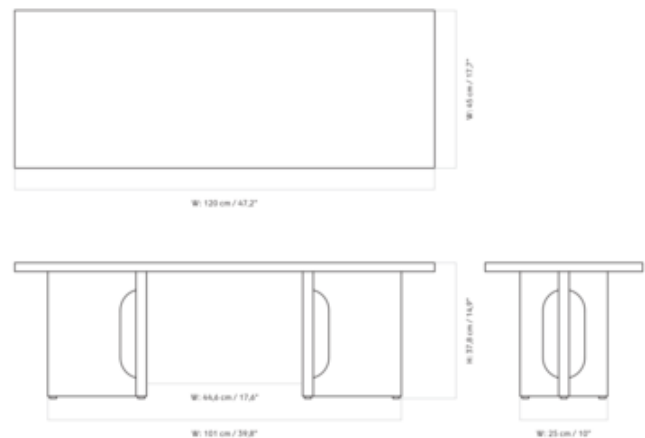

Technical Information

PRODUCT DIMENSIONS	Base: 39.8"W x 10"D

SPEC #	MENT124544

COMPANY	PROJECT	FIXTURE TYPE	APPROVED BY	DATE