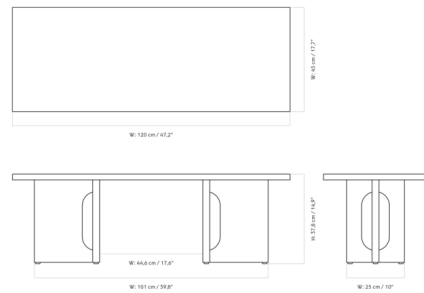

Lightology

lightology.com
866-954-4489
05-21-26

Project: _____

Company: _____

Location: _____ Fixture Type: _____

SPEC #: **MEN1124545**

Approved On: _____ Approved By: _____

Androgyne Lounge Table By Audo Copenhagen

Description

The simple silhouette of the Androgyne Lounge Table is characterized by opposites. The base consists of both straight lines and soft curves, while the cutout center and wide legs give the piece a look that is sturdy and light at the same time. Available in all wood, all stone, or stone top with wooden base.

Shown in kunis breccia sand

Specifications

COLOR	N/A
BODY FINISH	Kunis Breccia Sand
WATTAGE	N/A
DIMMER	N/A
DIMENSIONS	47.2"W x 14.9"H x 17.7"D
BULB	N/A
COUNTRY OF ORIGIN	Portugal

CLICK TO VIEW PRODUCT

Notes: