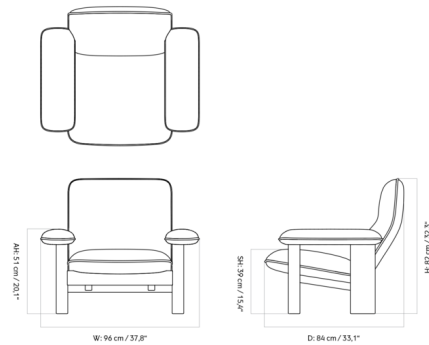

Note: Not all options are available.

Specifications

COLOR Beige Boucle
BODY FINISH Dark Stained Oak
WATTAGE N/A
DIMMER N/A
DIMENSIONS 37.8"W x 32.3"H x 33.1"D
BULB N/A
COUNTRY OF ORIGIN Lithuania

Technical Information

PRODUCT DIMENSIONS Seat Height: 15.4"

Notes:

Shown in dark stained oak / beige boucle

CLICK TO VIEW PRODUCT