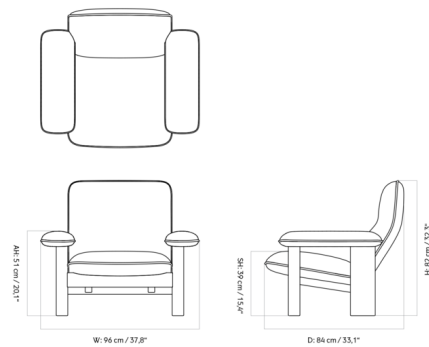

### Specifications

COLOR . . . . . Beige Boucle  
BODY FINISH . . . . . Dark Stained Oak  
WATTAGE . . . . . N/A  
DIMMER . . . . . N/A  
DIMENSIONS . . . . . 37.8"W x 32.3"H x 33.1"D  
BULB . . . . . N/A  
COUNTRY OF ORIGIN . . . . . Lithuania

### Technical Information

PRODUCT DIMENSIONS . . . . . Seat Height: 15.4"

Notes:

Shown in dark stained oak / beige boucle

CLICK TO VIEW PRODUCT