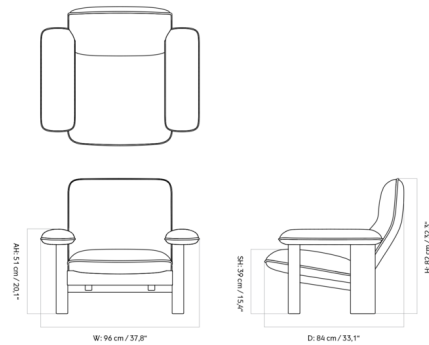

Lightology

lightology.com
866-954-4489
05-22-26

Project: _____

Company: _____

Location: _____ Fixture Type: _____

SPEC #: **MEN1124556**

Approved On: _____ Approved By: _____

Brasilia Lounge Chair By Audo Copenhagen

Description

The Brasilia Lounge Chair combines elements of modernism and Scandinavian mid-century design to create a comfortable, inviting piece. A low seat and plush cushions provide a luxuriously comfortable seat, which is supported by a chunky, solid wood frame. Available in boucle fabric or Sorensen alinine leather for a modern look, or genuine sheepskin for a bohemian vibe.

Specifications

COLOR Root Sheepskin
BODY FINISH Dark Stained Oak
WATTAGE N/A
DIMMER N/A
DIMENSIONS 37.8"W x 32.3"H x 33.1"D
BULB N/A
COUNTRY OF ORIGIN Lithuania

Notes:

Shown in dark stained oak / root sheepskin