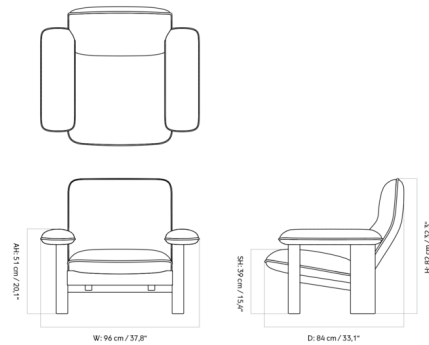

Lightology

lightology.com
866-954-4489
06-04-26

Project: _____

Company: _____

Location: _____ Fixture Type: _____

SPEC #: **MEN1124562**

Approved On: _____ Approved By: _____

Brasilia Lounge Chair By Audo Copenhagen

Description

The Brasilia Lounge Chair combines elements of modernism and Scandinavian mid-century design to create a comfortable, inviting piece. A low seat and plush cushions provide a luxuriously comfortable seat, which is supported by a chunky, solid wood frame. Available in boucle fabric or Sorensen alinine leather for a modern look, or genuine sheepskin for a bohemian vibe.

Specifications

COLOR	Root Sheepskin
BODY FINISH	Natural Oak
WATTAGE	N/A
DIMMER	N/A
DIMENSIONS	37.8"W x 32.3"H x 33.1"D
BULB	N/A
COUNTRY OF ORIGIN	Lithuania

Notes:

Shown in natural oak / root sheepskin

CLICK TO VIEW PRODUCT