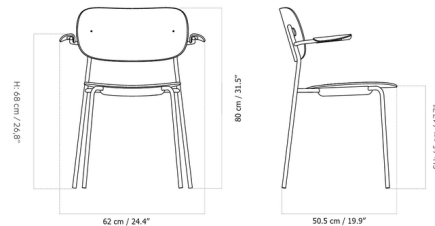

### Description

The Co Upholstered Seat Armchair features a wide back that allows for freedom of movement and maximum comfort. An upholstered seat provides a contrasting accent to the oak veneer back and armrests, while the slender yet robust frame creates an intriguing geometric silhouette. Up to 10 chairs may be stacked when not in use for easy storage. Weight capacity tested up to 450 pounds. Note: Some combinations of fabric and frame finish are not available.

### Specifications

|                   |                           |
|-------------------|---------------------------|
| COLOR             | Dark Oak / Beige Boucle   |
| BODY FINISH       | Black                     |
| WATTAGE           | N/A                       |
| DIMMER            | N/A                       |
| DIMENSIONS        | 24.4"W x 31.1"H x 19.88"D |
| BULB              | N/A                       |
| COUNTRY OF ORIGIN | Lithuania                 |