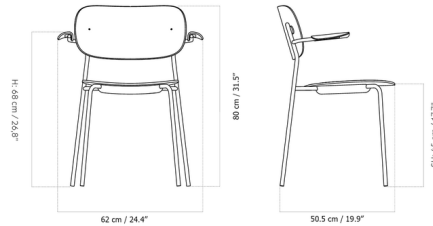

Description

The Co Upholstered Seat Armchair features a wide back that allows for freedom of movement and maximum comfort. An upholstered seat provides a contrasting accent to the oak veneer back and armrests, while the slender yet robust frame creates an intriguing geometric silhouette. Up to 10 chairs may be stacked when not in use for easy storage. Weight capacity tested up to 450 pounds. Note: Some combinations of fabric and frame finish are not available.

Shown in black / dark oak / beige boucle

Specifications

COLOR	Dark Oak / Beige Boucle
BODY FINISH	Black
WATTAGE	N/A
DIMMER	N/A
DIMENSIONS	24.4"W x 31.5"H x 19.9"D
BULB	N/A
COUNTRY OF ORIGIN	Lithuania

CLICK TO VIEW PRODUCT