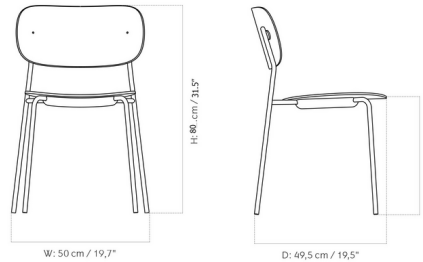

Lightology

lightology.com
866-954-4489
04-25-26

Project: _____

Company: _____

Location: _____ Fixture Type: _____

SPEC #: **MEN1124610**

Approved On: _____ Approved By: _____

Co Upholstered Seat Dining Chair By Audo Copenhagen

Description

The Co Upholstered Seat Dining Chair features a wide back that allows for freedom of movement and maximum comfort. An upholstered seat provides a contrasting accent to the oak veneer back, while the slender yet robust frame creates an intriguing geometric silhouette. Up to 10 chairs may be stacked when not in use for easy storage. Weight capacity tested up to 450 pounds. Note: Some combinations of fabric and frame finish are not available.

Shown in black / dark oak / beige boucle

Specifications

COLOR	Dark Oak / Beige Boucle
BODY FINISH	Black
WATTAGE	N/A
DIMMER	N/A
DIMENSIONS	19.7"W x 29.5"H x 19.5"D
BULB	N/A
COUNTRY OF ORIGIN	Lithuania

Technical Information

PRODUCT DIMENSIONS	Seat Height: 17.7"
--------------------	--------------------

CLICK TO VIEW PRODUCT

Notes: