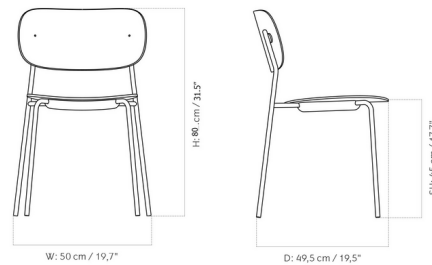

### Specifications

COLOR	Dark Oak
BODY FINISH	Chrome
WATTAGE	N/A
DIMMER	N/A
DIMENSIONS	19.7"W x 31.5"H x 19.5"D
BULB	N/A
COUNTRY OF ORIGIN	Sweden

### Technical Information

PRODUCT DIMENSIONS . . . . . Seat Height: 17.7"

CLICK TO VIEW PRODUCT

Notes: