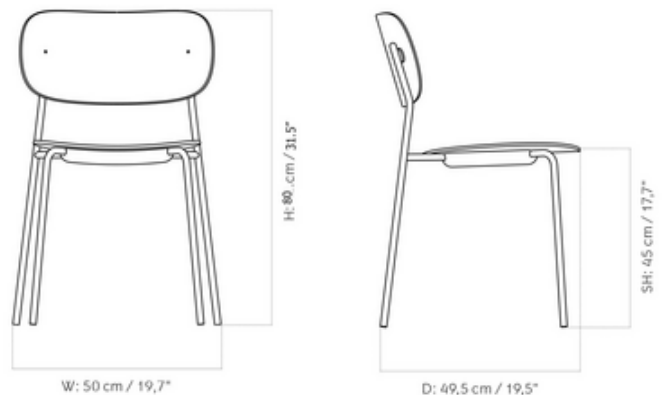

Technical Information

PRODUCT DIMENSIONS	Seat Height: 17.7"

SPEC #

MENT124643

COMPANY

PROJECT

FIXTURE TYPE

APPROVED BY

DATE