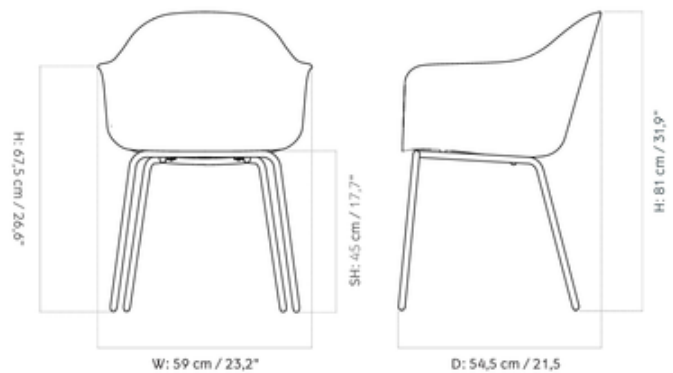

Technical Information

PRODUCT DIMENSIONS	Seat Height: 17.7"

SPEC # MEN1124741

COMPANY	PROJECT	FIXTURE TYPE	APPROVED BY	DATE