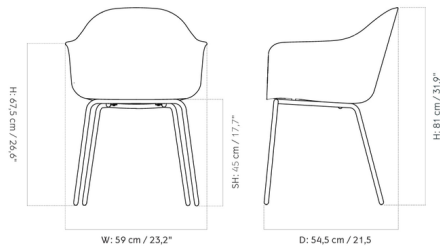

Lightology

lightology.com
866-954-4489
04-25-26

Project: _____

Company: _____

Location: _____ Fixture Type: _____

SPEC #: **MEN1124742**

Approved On: _____ Approved By: _____

Harbour Steel Base Armchair By Audo Copenhagen

Description

The Harbour Steel Base Armchair features a clean and minimalistic design that is ideal for anything from restaurants, offices, or in your own home. The chair has the perfect balance between geometry and organic shapes while providing ample amounts of back support. Available with a polypropylene and fiber glass hard shell seat or upholstered seat and tubular steel legs. Weight capacity tested up to 450lbs.

Shown in black / dakar black leather

Specifications

COLOR	Dakar Black Leather
BODY FINISH	Black
WATTAGE	N/A
DIMMER	N/A
DIMENSIONS	23.2"W x 31.9"H x 21.5"D
BULB	N/A
COUNTRY OF ORIGIN	Lithuania

CLICK TO VIEW PRODUCT