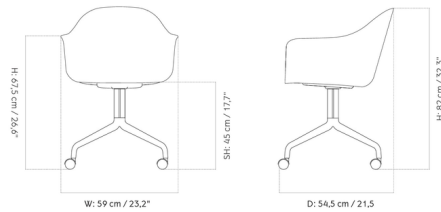

Description

The Harbour Armchair features a clean and minimalistic design that is ideal for anything from restaurants, offices or in your own home. The chair has the perfect balance between geometry and organic shapes while providing ample amounts of back support. A base with casters adds a functional element to complement the eye-catching design. Available with a polypropylene and fiberglass hard shell seat or upholstered seat. Note: Canvas 154 fabric and Ultra White Leather are not available with Polished Aluminum base.

Shown in black / dakar antilop leather

Specifications

COLOR	Dakar Antilop Leather
BODY FINISH	Black
WATTAGE	N/A
DIMMER	N/A
DIMENSIONS	23.2"W x 32.3"H x 21.5"D
BULB	N/A
COUNTRY OF ORIGIN	Lithuania

CLICK TO VIEW PRODUCT