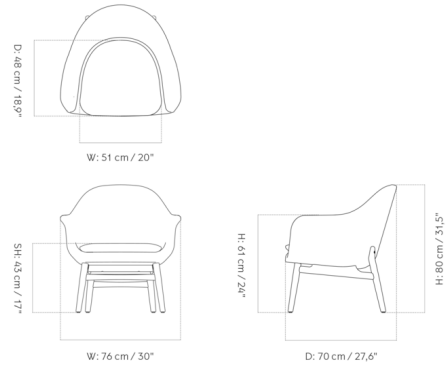

Lightology

lightology.com
866-954-4489
04-04-26

Project: _____

Company: _____

Location: _____ Fixture Type: _____

SPEC #: **MEN1124820**

Approved On: _____ Approved By: _____

Harbour Lounge Chair By Audo Copenhagen

Description

The Harbour Lounge Chair bridges the gap between an armchair and a lounger, with a minimalistic expression and design. Featuring a solid wood frame that embraces the shell which is upholstered in a range of durable fabrics in contemporary colorways. Tested up to 450 pound weight capacity.

Shown in dark oak / dakar antilop leather

Specifications

COLOR	Dark Oak / Dakar Antilop Leather
BODY FINISH	N/A
WATTAGE	N/A
DIMMER	N/A
DIMENSIONS	30"W x 31.5"H x 27.6"D
BULB	N/A
COUNTRY OF ORIGIN	Lithuania