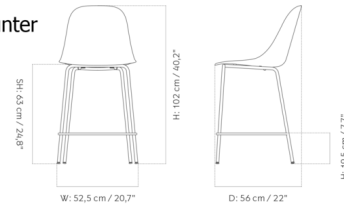

Lightology

lightology.com
866-954-4489
06-20-26

Project: _____

Company: _____

Location: _____ Fixture Type: _____

SPEC #: **MEN1124831**

Approved On: _____ Approved By: _____

Harbour Side Stool By Audo Copenhagen

Description

The Harbour Side Stool features a clean and minimalistic design that is ideal for anything from restaurants, offices, or in your own home. The chair has the perfect balance between geometry and organic shapes while providing ample amounts of back support. Available with a polypropylene and fiber glass hard shell seat or upholstered seat.

Shown in black / dakar cognac leather

Counter

Bar

Specifications

COLOR	Dakar Cognac Leather
BODY FINISH	Black
WATTAGE	N/A
DIMMER	N/A
DIMENSIONS	20.7"W x 44.1"H x 22"D
BULB	N/A
COUNTRY OF ORIGIN	Lithuania

CLICK TO VIEW PRODUCT