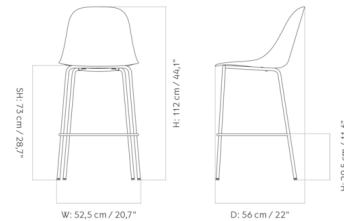

Description

The Harbour Side Stool features a clean and minimalistic design that is ideal for anything from restaurants, offices, or in your own home. The chair has the perfect balance between geometry and organic shapes while providing ample amounts of back support. Available with a polypropylene and fiber glass hard shell seat or upholstered seat.

Shown in black / dakar cognac leather

Counter

Bar

Specifications

COLOR	Dakar Cognac Leather
BODY FINISH	Black
WATTAGE	N/A
DIMMER	N/A
DIMENSIONS	20.7"W x 44.1"H x 22"D
BULB	N/A
COUNTRY OF ORIGIN	Lithuania

CLICK TO VIEW PRODUCT