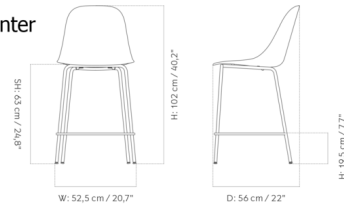

Lightology

lightology.com
866-954-4489
04-25-26

Project: _____

Company: _____

Location: _____ Fixture Type: _____

SPEC #: **MEN1124831**

Approved On: _____ Approved By: _____

Harbour Side Stool By Audo Copenhagen

Description

The Harbour Side Stool features a clean and minimalistic design that is ideal for anything from restaurants, offices, or in your own home. The chair has the perfect balance between geometry and organic shapes while providing ample amounts of back support. Available with a polypropylene and fiber glass hard shell seat or upholstered seat.

Shown in black / dakar cognac leather

Counter

Bar

Specifications

COLOR	Dakar Cognac Leather
BODY FINISH	Black
WATTAGE	N/A
DIMMER	N/A
DIMENSIONS	20.7"W x 44.1"H x 22"D
BULB	N/A
COUNTRY OF ORIGIN	Lithuania

CLICK TO VIEW PRODUCT