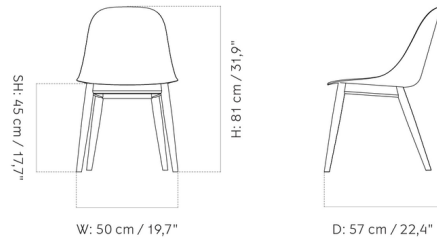

### Description

The Harbour Side Chair features a clean and minimalistic design that is ideal for anything from restaurants, offices or in your own home. The chair has the perfect balance between geometry and organic shapes while providing ample amounts of back support. Available with a polypropylene and fiberglass hard shell seat or upholstered seat and solid oak legs. Weight capacity tested up to 450 pounds. Note: Some combinations of seat color and wood base finish are unavailable.

### Specifications

COLOR	Fiord 961
BODY FINISH	Dark Stained Oak
WATTAGE	N/A
DIMMER	N/A
DIMENSIONS	19.7"W x 31.9"H x 22.4"D
BULB	N/A
COUNTRY OF ORIGIN	Lithuania

CLICK TO VIEW PRODUCT

Notes: