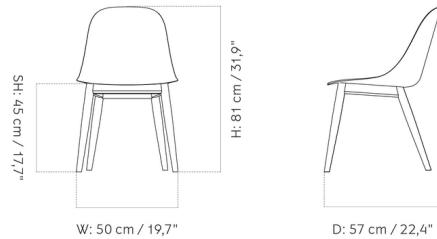

Lightology

lightology.com
866-954-4489
04-25-26

Project: _____

Company: _____

Location: _____ Fixture Type: _____

SPEC #: **MEN1124859**

Approved On: _____ Approved By: _____

Harbour Wooden Base Side Chair By Audo Copenhagen

Description

The Harbour Side Chair features a clean and minimalistic design that is ideal for anything from restaurants, offices or in your own home. The chair has the perfect balance between geometry and organic shapes while providing ample amounts of back support. Available with a polypropylene and fiberglass hard shell seat or upholstered seat and solid oak legs. Weight capacity tested up to 450 pounds. Note: Some combinations of seat color and wood base finish are unavailable.

Shown in dark stained oak / fiord 961

Specifications

COLOR	Fiord 961
BODY FINISH	Dark Stained Oak
WATTAGE	N/A
DIMMER	N/A
DIMENSIONS	19.7"W x 31.9"H x 22.4"D
BULB	N/A
COUNTRY OF ORIGIN	Lithuania

CLICK TO VIEW PRODUCT