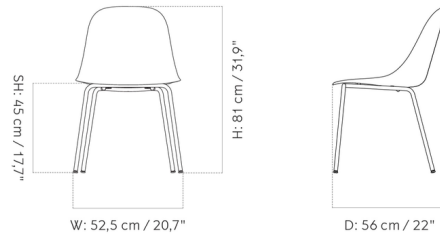

Lightology

lightology.com
866-954-4489
07-07-26

Project: _____

Company: _____

Location: _____ Fixture Type: _____

SPEC #: **MEN1124897**

Approved On: _____ Approved By: _____

Harbour Steel Base Side Chair By Audo Copenhagen

Description

The Harbour Side Chair features a clean and minimalistic design that is ideal for anything from restaurants, offices or in your own home. The chair has the perfect balance between geometry and organic shapes while providing ample amounts of back support. Available with a polypropylene and fiber glass hard shell seat or upholstered seat and tubular steel legs. Weight capacity tested up to 450lbs.

Shown in black / dakar black leather

Specifications

COLOR	Dakar Black Leather
BODY FINISH	Black
WATTAGE	N/A
DIMMER	N/A
DIMENSIONS	20.7"W x 31.9"H x 22"D
BULB	N/A
COUNTRY OF ORIGIN	Lithuania

CLICK TO VIEW PRODUCT