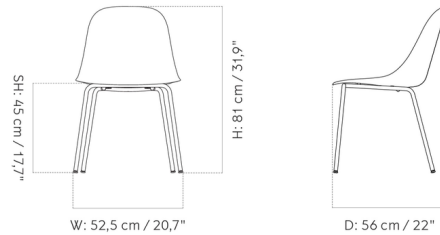

### Description

The Harbour Side Chair features a clean and minimalistic design that is ideal for anything from restaurants, offices or in your own home. The chair has the perfect balance between geometry and organic shapes while providing ample amounts of back support. Available with a polypropylene and fiber glass hard shell seat or upholstered seat and tubular steel legs. Weight capacity tested up to 450lbs.

### Specifications

COLOR	Dakar Black Leather
BODY FINISH	Black
WATTAGE	N/A
DIMMER	N/A
DIMENSIONS	20.7"W x 31.9"H x 22"D
BULB	N/A
COUNTRY OF ORIGIN	Lithuania

CLICK TO VIEW PRODUCT

Notes: