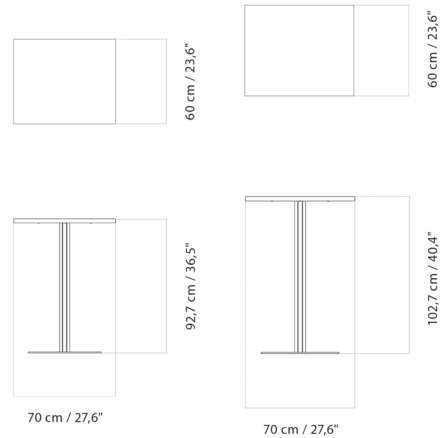

## Harbour Round Base Rectangular Counter/Bar Table By Audo Copenhagen

### Description

The Harbour Counter/Bar Table was designed with the goal of blending in while standing out at the same time. Harbour features both a bold profile and the ability to mesh with its surroundings with a simple rectangular tabletop and a round black metal base. Ideally suited for a modern interior, this piece can also complement a variety of decor styles with understated sophistication.

### Specifications

COLOR	Black Oak Veneer
BODY FINISH	Black
WATTAGE	N/A
DIMMER	N/A
DIMENSIONS	27.6"W x 36.5"H x 23.6"D
BULB	N/A
COUNTRY OF ORIGIN	Denmark

CLICK TO VIEW PRODUCT

Notes: