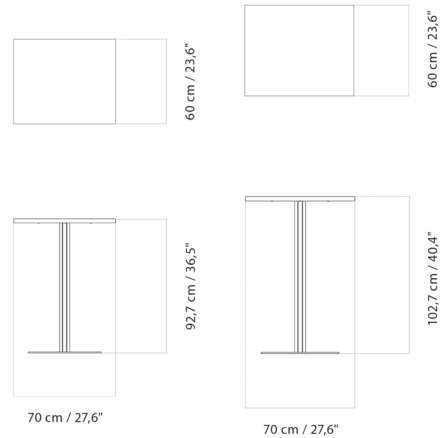

Shown in black / black oak veneer

Specifications

COLOR	Black Oak Veneer
BODY FINISH	Black
WATTAGE	N/A
DIMMER	N/A
DIMENSIONS	27.6"W x 36.5"H x 23.6"D
BULB	N/A
COUNTRY OF ORIGIN	Denmark

CLICK TO VIEW PRODUCT

Notes: