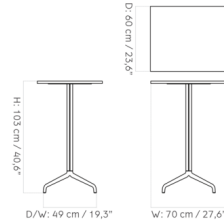

By Audo Copenhagen

Description

The Harbour Counter/Bar Table was designed with the goal of blending in while standing out at the same time. Harbour features both a bold profile and the ability to mesh with its surroundings with a simple round tabletop and a star-shaped, footed black metal base. Ideally suited for a modern interior, this piece can also complement a variety of decor styles with understated sophistication.

Shown in black / ivory marble

Counter

Bar

Specifications

COLOR	Ivory Marble
BODY FINISH	Black
WATTAGE	N/A
DIMMER	N/A
DIMENSIONS	27.6"W x 36.6"H x 23.6"D
BULB	N/A
COUNTRY OF ORIGIN	Denmark

CLICK TO VIEW PRODUCT