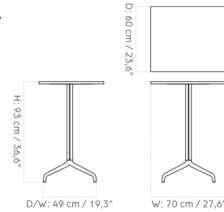

By Audo Copenhagen

Description

The Harbour Counter/Bar Table was designed with the goal of blending in while standing out at the same time. Harbour features both a bold profile and the ability to mesh with its surroundings with a simple round tabletop and a star-shaped, footed black metal base. Ideally suited for a modern interior, this piece can also complement a variety of decor styles with understated sophistication.

Shown in black / ivory marble

Counter

Bar

Specifications

COLOR	Ivory Marble
BODY FINISH	Black
WATTAGE	N/A
DIMMER	N/A
DIMENSIONS	27.6"W x 36.6"H x 23.6"D
BULB	N/A
COUNTRY OF ORIGIN	Denmark

CLICK TO VIEW PRODUCT