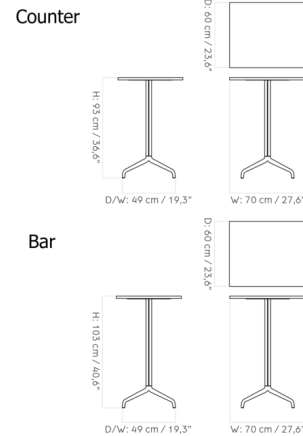

## Harbour Footed Base Rectangular Counter/Bar Table

By Audo Copenhagen

### Description

The Harbour Counter/Bar Table was designed with the goal of blending in while standing out at the same time. Harbour features both a bold profile and the ability to mesh with its surroundings with a simple round tabletop and a star-shaped, footed black metal base. Ideally suited for a modern interior, this piece can also complement a variety of decor styles with understated sophistication.

### Specifications

COLOR	Ivory Marble
BODY FINISH	Black
WATTAGE	N/A
DIMMER	N/A
DIMENSIONS	27.6"W x 36.6"H x 23.6"D
BULB	N/A
COUNTRY OF ORIGIN	Denmark

CLICK TO VIEW PRODUCT

Notes: