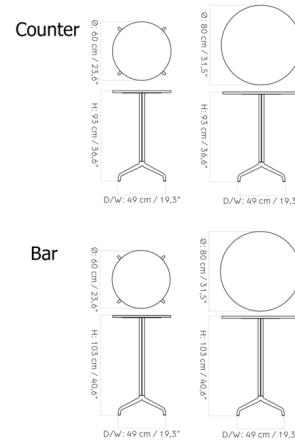

By Audo Copenhagen

Description

The Harbour Counter/Bar Table was designed with the goal of blending in while standing out at the same time. Harbour features both a bold profile and the ability to mesh with its surroundings with a simple rectangular tabletop and a star-shaped, footed black metal base. Ideally suited for a modern interior, this piece can also complement a variety of decor styles with understated sophistication.

Shown in black / ivory marble

Specifications

COLOR	Ivory Marble
BODY FINISH	Black
WATTAGE	N/A
DIMMER	N/A
DIMENSIONS	23.6"W x 36.6"H x 23.6"D
BULB	N/A
COUNTRY OF ORIGIN	Denmark

CLICK TO VIEW PRODUCT

Notes: