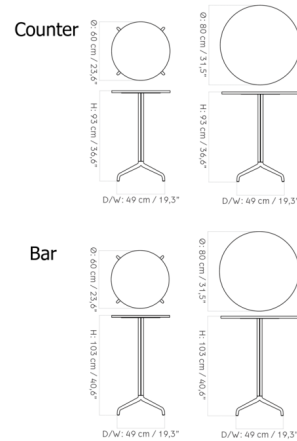

Lightology

lightology.com
866-954-4489
07-07-26

Project: _____
 Company: _____
 Location: _____ Fixture Type: _____
 SPEC #: **MEN1124986**
 Approved On: _____ Approved By: _____

Harbour Footed Base Round Counter/Bar Table By Audo Copenhagen

Description

The Harbour Counter/Bar Table was designed with the goal of blending in while standing out at the same time. Harbour features both a bold profile and the ability to mesh with its surroundings with a simple rectangular tabletop and a star-shaped, footed black metal base. Ideally suited for a modern interior, this piece can also complement a variety of decor styles with understated sophistication.

Shown in black / ivory marble

Specifications

COLOR	Ivory Marble
BODY FINISH	Black
WATTAGE	N/A
DIMMER	N/A
DIMENSIONS	23.6"W x 36.6"H x 23.6"D
BULB	N/A
COUNTRY OF ORIGIN	Denmark

CLICK TO VIEW PRODUCT

Notes: