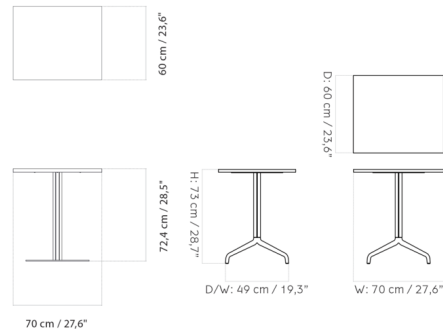

Lightology

lightology.com
866-954-4489
04-25-26

Project: _____

Company: _____

Location: _____ Fixture Type: _____

SPEC #: **MEN1124996**

Approved On: _____ Approved By: _____

Harbour Rectangular Dining Table By Audo Copenhagen

Description

The Harbour Dining Table was designed with the goal of blending in while standing out at the same time. Harbour features both a bold profile and the ability to blend with its surroundings with a simple rectangular tabletop and black metal base available in a round or footed star shape. Ideally suited for a modern interior, this piece can also complement a variety of decor styles with understated sophistication.

Shown in black / black oak veneer

Specifications

COLOR	Black Oak Veneer
BODY FINISH	Black
WATTAGE	N/A
DIMMER	N/A
DIMENSIONS	27.6"W x 28.5"H x 23.6"D
BULB	N/A
COUNTRY OF ORIGIN	Denmark

CLICK TO VIEW PRODUCT