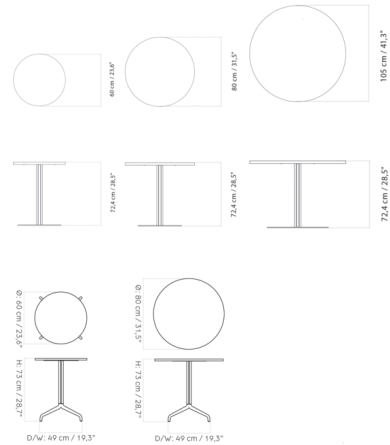

## Harbour Round Dining Table By Audo Copenhagen

### Description

The Harbour Dining Table was designed with the goal of blending in while standing out at the same time. Harbour features both a bold profile and the ability to blend with its surroundings with a simple round tabletop and black metal base available in a round or footed star shape. Ideally suited for a modern interior, this piece can also complement a variety of decor styles with understated sophistication. Note: The 41.3 inch table is only available with round base and Sandstone or Marble tops.

### Specifications

COLOR	Kunis Breccia Sandstone
BODY FINISH	Black
WATTAGE	N/A
DIMMER	N/A
DIMENSIONS	23.6"W x 28.5"H x 23.6"D
BULB	N/A
COUNTRY OF ORIGIN	Denmark

CLICK TO VIEW PRODUCT

Notes: