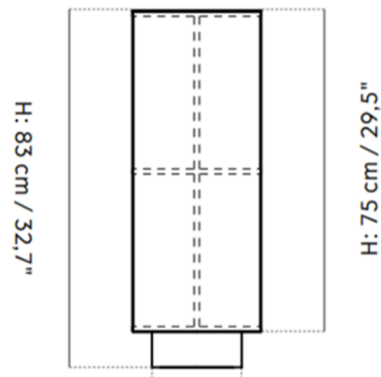

Description

The Hashira Floor Lamp is a modern take on the traditional Japanese rice paper lantern. Features a cylindrical shape with a welded steel frame covered in a hand made translucent linen shade and wooden base. Includes black textile cord with dimmer switch.

Shown in dark stained oak / raw linen

Ø: 30 cm / 11,8"

Specifications

COLOR	Raw Linen
BODY FINISH	Dark Stained Oak
WATTAGE	120W
DIMMER	Included
DIMENSIONS	11.8"W x 32.7"H x 11.8"D
BULB NOT INCLUDED	2 x A19/Medium (E26)/60W/120V Incandescent
COUNTRY OF ORIGIN	China