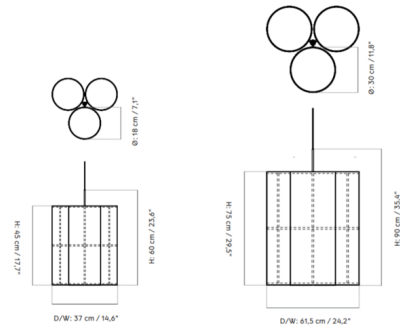

Description

The Hashira Cluster Pendant is a modern take on the traditional Japanese rice paper lantern, featuring a cluster of three cylindrical, translucent linen shades over a welded steel frame. Includes black textile cord and black canopy.

Shown in black / raw linen

Specifications

COLOR	Raw Linen
BODY FINISH	Black
WATTAGE	180W
DIMMER	Standard 120V
DIMENSIONS	24.2"W x 35.4"H x 24.2"D
BULB NOT INCLUDED	3 x A19/Medium (E26)/60W/120V Incandescent
OTHER BULB OPTIONS	6 x A19/Medium (E26)/120V LED
COUNTRY OF ORIGIN	China