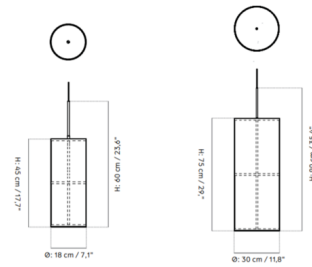

Shown in black / raw linen

Specifications

COLOR	Raw Linen
BODY FINISH	Black
WATTAGE	60W
DIMMER	Standard 120V
DIMENSIONS	11.8"W x 35.4"H x 11.8"D
BULB NOT INCLUDED	1 x A19/Medium (E26)/60W/120V Incandescent
COUNTRY OF ORIGIN	China