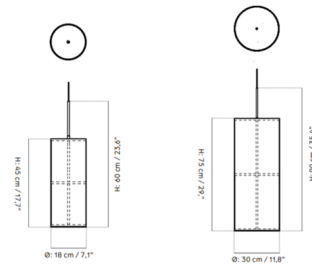

Shown in black / raw linen

Specifications

COLOR	Raw Linen
BODY FINISH	Black
WATTAGE	60W
DIMMER	Standard 120V
DIMENSIONS	11.8"W x 35.4"H x 11.8"D
BULB NOT INCLUDED	1 x A19/Medium (E26)/60W/120V Incandescent
COUNTRY OF ORIGIN	China