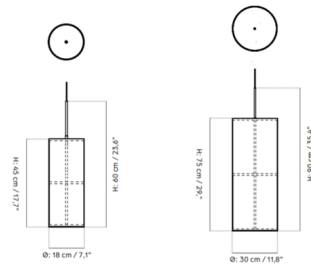

### Specifications

COLOR	Raw Linen
BODY FINISH	Black
WATTAGE	60W
DIMMER	Standard 120V
DIMENSIONS	11.8"W x 35.4"H x 11.8"D
BULB NOT INCLUDED	1 x A19/Medium (E26)/60W/120V Incandescent
COUNTRY OF ORIGIN	China