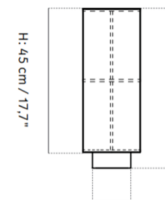

Shown in dark stained oak / raw linen

Ø: 18 cm / 7,1"

H: 45 cm / 17,7"

H: 49,5 cm / 19,5"

Ø: 12 cm / 4,7"

Specifications

COLOR	Raw Linen
BODY FINISH	Dark Stained Oak
WATTAGE	60W
DIMMER	Included
DIMENSIONS	7.1"W x 19.5"H x 7.1"D
BULB NOT INCLUDED	1 x A19/Medium (E26)/60W/120V Incandescent
OTHER BULB OPTIONS	1 x A19/Medium (E26)/120V LED
COUNTRY OF ORIGIN	China