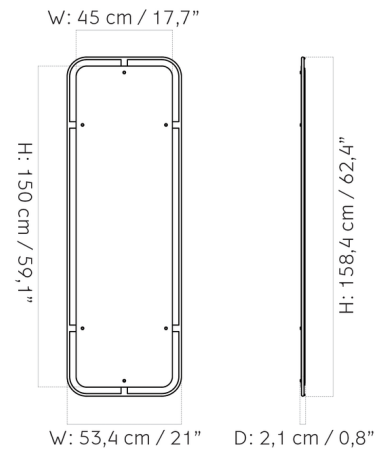

Shown in bronzed brass