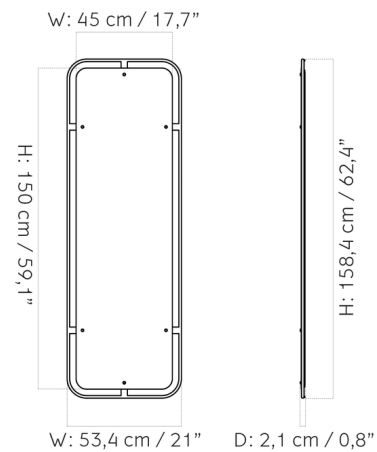

Shown in bronzed brass