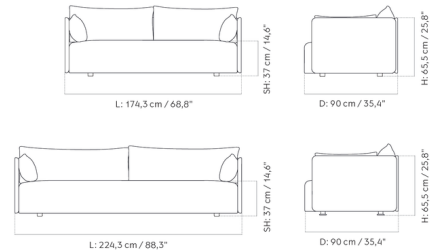

By Audo Copenhagen

Description

The Offset Sofa features a clean-lined, boxy shape that has been gently softened for maximum comfort and a homey, inviting appearance. Narrow armrests are paired with a thick seat and plush back cushions to create a versatile piece that is both delicate and substantial. A foam seat fill and down/foam back and arm cushions provide a luxuriously comfortable feel. Note: Not all options are available.

Shown in black / beige boucle

Specifications

COLOR	Beige Boucle
BODY FINISH	Black
WATTAGE	N/A
DIMMER	N/A
DIMENSIONS	89.76"W x 29.53"H x 35.43"D
BULB	N/A
COUNTRY OF ORIGIN	Poland

CLICK TO VIEW PRODUCT

Notes: