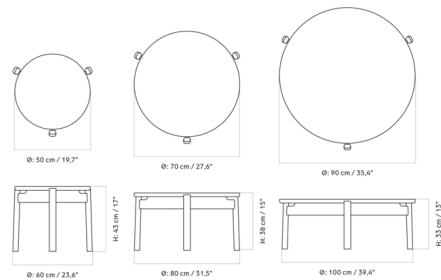

Description

Whether playing host to drinks or home to the remote control, the versatile Passage Lounge Table will bring a feeling of serenity to your space thanks to its calming round shape and solid wood construction. Available in three sizes, multiple tables of varying sizes may be placed together in a nest-like formation.

Shown in natural oak

Specifications

COLOR	N/A
BODY FINISH	Natural Oak
WATTAGE	N/A
DIMMER	N/A
DIMENSIONS	26.3"W x 16.9"H x 23.6"D
BULB	N/A
COUNTRY OF ORIGIN	Viet Nam

CLICK TO VIEW PRODUCT

Notes: