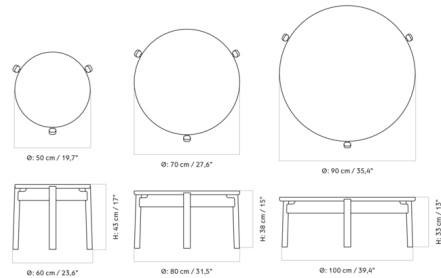

Description

Whether playing host to drinks or home to the remote control, the versatile Passage Lounge Table will bring a feeling of serenity to your space thanks to its calming round shape and solid wood construction. Available in three sizes, multiple tables of varying sizes may be placed together in a nest-like formation.

Shown in natural oak

Specifications

| | |
|-------------------|------------------------|
| COLOR | N/A |
| BODY FINISH | Natural Oak |
| WATTAGE | N/A |
| DIMMER | N/A |
| DIMENSIONS | 23.6"W x 17"H x 23.6"D |
| BULB | N/A |
| COUNTRY OF ORIGIN | Viet Nam |