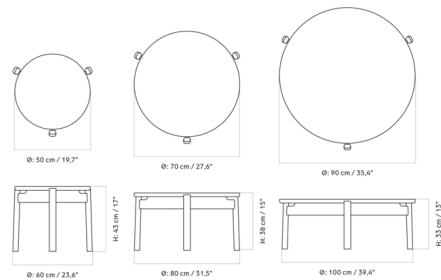

### Description

Whether playing host to drinks or home to the remote control, the versatile Passage Lounge Table will bring a feeling of serenity to your space thanks to its calming round shape and solid wood construction. Available in three sizes, multiple tables of varying sizes may be placed together in a nest-like formation.

### Specifications

COLOR	N/A
BODY FINISH	Natural Oak
WATTAGE	N/A
DIMMER	N/A
DIMENSIONS	39.37"W x 13"H x 39.37"D
BULB	N/A
COUNTRY OF ORIGIN	Viet Nam

CLICK TO VIEW PRODUCT

Notes: