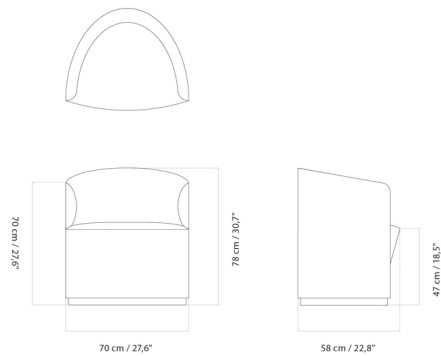

By Audo Copenhagen

Description

The Tearoom Club Chair features a timeless silhouette that is inviting without being overly casual. Inspired by the curved frame of Charles Rennie Mackintosh's 1904 Willow Chair, this piece features a gently curving back and sides over plywood and foam construction, ensuring it is as comfortable as it is stylish. The Tearoom Club Chair would make a striking addition to both period and contemporary hotels, lounges, or even private residences. NOTE: This is a discontinued floor model and limited to quantity on hand.

Shown in black / city velvet 031

Specifications

COLOR	City Velvet 031
BODY FINISH	Black
WATTAGE	N/A
DIMMER	N/A
DIMENSIONS	27.6"W x 30.7"H x 22.8"D
BULB	N/A
COUNTRY OF ORIGIN	Lithuania

Technical Information

PRODUCT DIMENSIONS	Seat Height: 18.5"
--------------------	--------------------

CLICK TO VIEW PRODUCT

Notes: