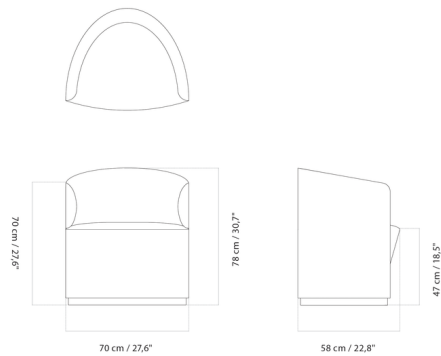

Lightology

lightology.com
866-954-4489
04-24-26

Project: _____

Company: _____

Location: _____ Fixture Type: _____

SPEC #: **MEN1125109**

Approved On: _____ Approved By: _____

Tearoom Club Chair By Audo Copenhagen

Description

The Tearoom Club Chair features a timeless silhouette that is inviting without being overly casual. Inspired by the curved frame of Charles Rennie Mackintosh's 1904 Willow Chair, this piece features a gently curving back and sides over plywood and foam construction, ensuring it is as comfortable as it is stylish. The Tearoom Club Chair would make a striking addition to both period and contemporary hotels, lounges, or even private residences.

Shown in black / beige boucle

Specifications

COLOR	Beige Boucle
BODY FINISH	Black
WATTAGE	N/A
DIMMER	N/A
DIMENSIONS	27.6"W x 30.7"H x 22.8"D
BULB	N/A
COUNTRY OF ORIGIN	Lithuania

CLICK TO VIEW PRODUCT

Notes: