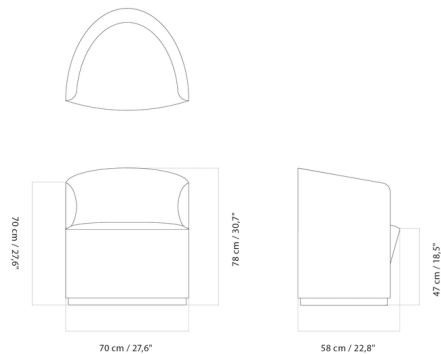

Description

The Tearoom Club Chair features a timeless silhouette that is inviting without being overly casual. Inspired by the curved frame of Charles Rennie Mackintosh's 1904 Willow Chair, this piece features a gently curving back and sides over plywood and foam construction, ensuring it is as comfortable as it is stylish. The Tearoom Club Chair would make a striking addition to both period and contemporary hotels, lounges, or even private residences.

Shown in black / beige boucle

Specifications

COLOR	Beige Boucle
BODY FINISH	Black
WATTAGE	N/A
DIMMER	N/A
DIMENSIONS	27.6"W x 30.7"H x 22.8"D
BULB	N/A
COUNTRY OF ORIGIN	Lithuania

CLICK TO VIEW PRODUCT

Notes: