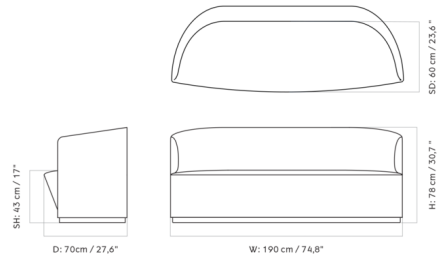

Shown in black / beige boucle

Specifications

COLOR	Beige Boucle
BODY FINISH	Black
WATTAGE	N/A
DIMMER	N/A
DIMENSIONS	74.8"W x 30.7"H x 27.6"D
BULB	N/A
COUNTRY OF ORIGIN	Lithuania

Technical Information

PRODUCT DIMENSIONS	Seat Height: 17"
--------------------	------------------