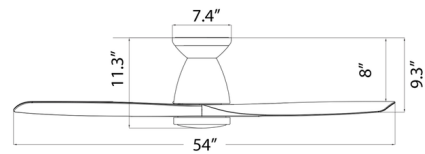

CLICK TO VIEW PRODUCT

Notes: