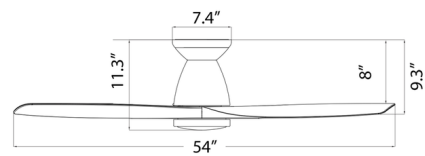

CLICK TO VIEW PRODUCT

Notes: