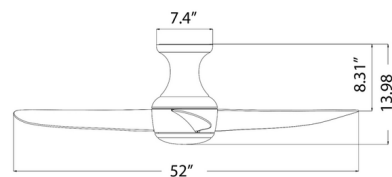

Lightology

lightology.com
866-954-4489
04-25-26

Project: _____
Company: _____
Location: _____ Fixture Type: _____
SPEC #: **MFR1125150**
Approved On: _____ Approved By: _____

Corona Ceiling Fan with Light By Modern Forms

Description

The Corona Ceiling Fan with Light features a soft contoured profile that integrates seamlessly into contemporary or minimalist decor. Finish options include sleek monochrome choices or two-tone designs with a stylish accent trim around the light. Equipped with an LED luminaire and quiet DC motor, this fan is an energy-efficient solution for brightening and refreshing your space. A Bluetooth remote control is included and enables 6 speeds, forward and reverse, motor on/off, and light on/off with dimming. Optional controls are sold separately. As a smart fan, the Corona can also be controlled by connecting with the smart home tech you know and love, including Google Assistant, Amazon Alexa/Echo, and Samsung Smart Things. The free Modern Forms app is another control option and is chock full of functions such as fan speed and light brightness adjustment, Adaptive Learning, scheduling, and fan grouping. This fan fits perfectly into your modern lifestyle. Note: The Brushed Nickel and Soft Brass finishes are not intended for coastal environments.

Specifications

BLADE COLOR	Matte Black
BODY FINISH	Matte Black / Soft Brass
WATTAGE	19.5W
DIMMER	Included
DIMENSIONS	44"W x 13.98"H
INTEGRATED LED MODULE	1 x LED/19.5W/120V LED

Technical Information

LAMP LIFE	50000 hours
COLOR RENDERING	90 CRI
LAMP COLOR	2700K
LUMENS/WATT	55.33
LUMINOUS FLUX	1079 lumens

Shown in matte black / soft brass / matte black

CLICK TO VIEW PRODUCT

Notes: