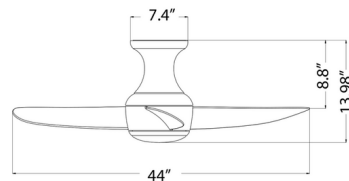

Shown in matte black / soft brass / matte black