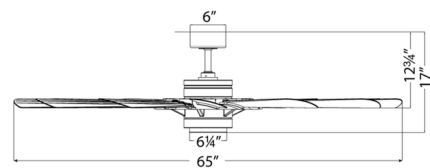

CLICK TO VIEW PRODUCT

Notes: