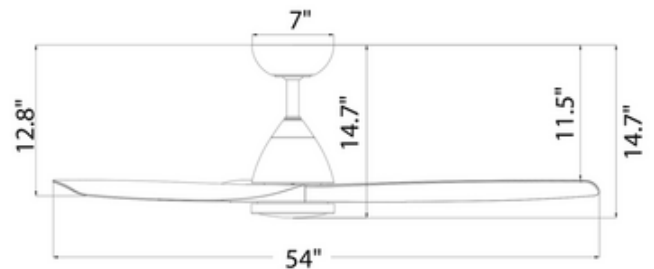

*Shown in: Soft Brass / Matte Black*

<b>SHADE COLOR</b>	Matte Black
<b>BODY FINISH</b>	Soft Brass
<b>WATTAGE</b>	N/A
<b>DIMMER</b>	Included
<b>DIMENSIONS</b>	54"W x 14.7"H
<b>LED MODULE INCLUDED</b>	
<b>LAMP</b>	N/A

*Technical Information*

<b>LUMINOUS FLUX</b>	1079 lumens
<b>LUMENS/WATT</b>	55.33
<b>LAMP COLOR</b>	2700 K
<b>COLOR RENDERING</b>	90 CRI

**ITEM NUMBER** MFR1125193

COMPANY	PROJECT	FIXTURE TYPE	APPROVED BY	DATE