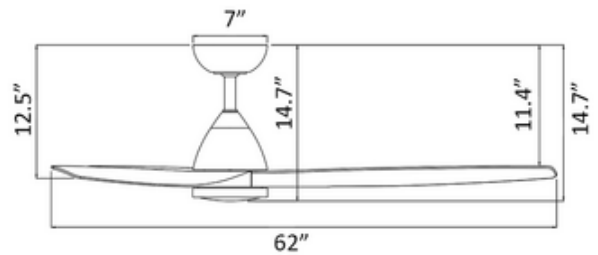

COMPANY	PROJECT	FIXTURE TYPE	APPROVED BY	DATE