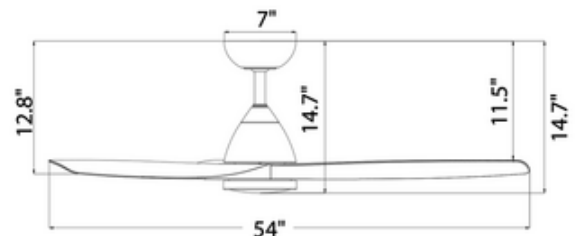

COMPANY	PROJECT	FIXTURE TYPE	APPROVED BY	DATE