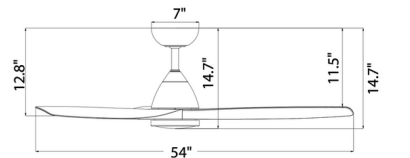

Shown in matte black