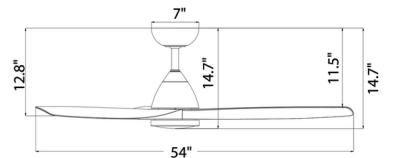

Shown in matte black