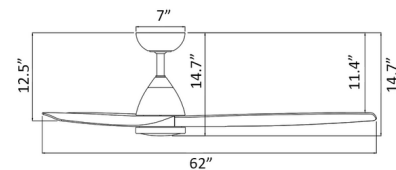

Lightology

lightology.com
866-954-4489
04-25-26

Project: _____
Company: _____
Location: _____ Fixture Type: _____
SPEC #: **MFR1125198**
Approved On: _____ Approved By: _____

Skylark Smart Ceiling Fan with Light By Modern Forms

Description

The sleek Skylark Smart Ceiling Fan with Light features three smartly designed robust blades that circulate air with grace, delivering comfort and illumination to your indoor or outdoor space. Equipped with an LED luminaire and quiet DC motor, this fan is an energy-efficient choice for your home. A Bluetooth remote control is included and enables motor on/off, 6 speeds, forward and reverse, and light on/off with dimming to 1%. The free Modern Forms app on your smart device is another control option, with functions including speed and light brightness adjustment, Adaptive Learning, scheduling, and fan grouping. The fan also integrates with smart home tech such as Google Assistant, Amazon Alexa/Echo, and Samsung Smart Things. Optional accessories are sold separately. Note: Brushed Nickel and Soft Brass finishes are not suitable for coastal environments.

Specifications

BLADE COLOR	N/A
BODY FINISH	Matte Black
WATTAGE	19.5W
DIMMER	Included
DIMENSIONS	54"W x 14.7"H
INTEGRATED LED MODULE	1 x LED/19.5W/120V LED
COUNTRY OF ORIGIN	China

Technical Information

LAMP LIFE	50000 hours
COLOR RENDERING	90 CRI
LAMP COLOR	CCT Select
LUMENS/WATT	55.33
LUMINOUS FLUX	1079 lumens

Shown in matte black

CLICK TO VIEW PRODUCT

Notes: