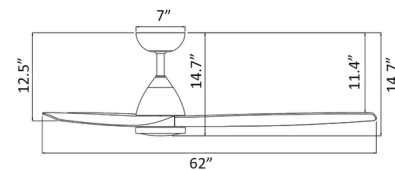

Lightology

lightology.com
866-954-4489
07-06-26

Project: _____
Company: _____
Location: _____ Fixture Type: _____
SPEC #: **MFR1125198**
Approved On: _____ Approved By: _____

Skylark Smart Ceiling Fan with Light By Modern Forms

Description

The sleek Skylark Smart Ceiling Fan with Light features three smartly designed robust blades that circulate air with grace, delivering comfort and illumination to your indoor or outdoor space. Equipped with an LED luminaire and quiet DC motor, this fan is an energy-efficient choice for your home. A Bluetooth remote control is included and enables motor on/off, 6 speeds, forward and reverse, and light on/off with dimming to 1%. The free Modern Forms app on your smart device is another control option, with functions including speed and light brightness adjustment, Adaptive Learning, scheduling, and fan grouping. The fan also integrates with smart home tech such as Google Assistant, Amazon Alexa/Echo, and Samsung Smart Things. Optional accessories are sold separately. Note: Brushed Nickel and Soft Brass finishes are not suitable for coastal environments.

Specifications

BLADE COLOR	N/A
BODY FINISH	Matte Black
WATTAGE	19.5W
DIMMER	Included
DIMENSIONS	54"W x 14.7"H
INTEGRATED LED MODULE	1 x LED/19.5W/120V LED
COUNTRY OF ORIGIN	China

Technical Information

LAMP LIFE	50000 hours
COLOR RENDERING	90 CRI
LAMP COLOR	CCT Select
LUMENS/WATT	55.33
LUMINOUS FLUX	1079 lumens

Shown in matte black

CLICK TO VIEW PRODUCT

Notes: