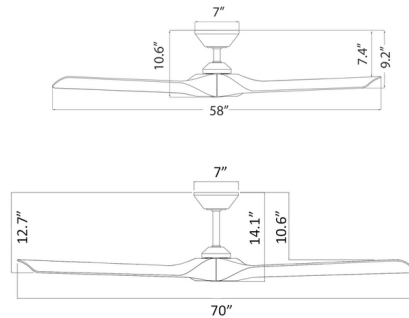

Shown in soft brass / matte white

Specifications

BLADE COLOR	N/A
BODY FINISH	Soft Brass / Matte White
WATTAGE	N/A
DIMMER	N/A
DIMENSIONS	58"W x 10.6"H
BULB	N/A
COUNTRY OF ORIGIN	Chinese Taipei

CLICK TO VIEW PRODUCT