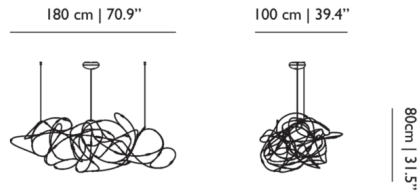

CLICK TO VIEW PRODUCT

Notes: