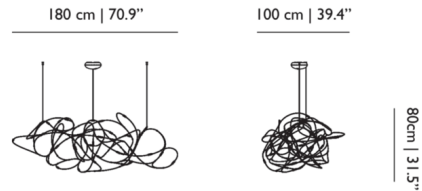

Shown in brass / clear

Specifications

COLOR	Clear
BODY FINISH	Brass
WATTAGE	31W
DIMMER	N/A
DIMENSIONS	70.9"W x 31.5"H x 39.4"D
INTEGRATED LED MODULE	31 x LED/1W/120V LED

Technical Information

COLOR RENDERING	91 CRI
LAMP COLOR	2500K
LUMENS/WATT	2,582.00
LUMINOUS FLUX	2582 lumens