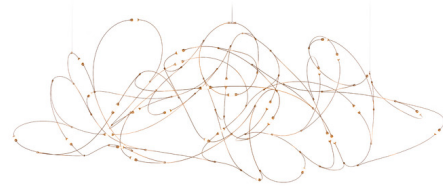

Lightology

lightology.com
866-954-4489
05-23-26

Project: _____

Company: _____

Location: _____ Fixture Type: _____

SPEC #: **MOO1125217**

Approved On: _____ Approved By: _____

Flock of Light Extra Large Pendant By Moooi

Description

Flock of Light is a light and airy design piece during the day and transforms to a vision of bright lights at night. Constructed of bronze wires and brass cups with semi-transparent polycarbonate diffusers. White ABS canopy. Includes driver. NOTE: Can only be dimmed using Wireless Wall Switch, sold separately.

Specifications

COLOR . . . . . Clear
BODY FINISH . . . . . Brass
WATTAGE 31W
DIMMER . . . . . N/A
DIMENSIONS . . . . . 70.9"W x 31.5"H x 39.4"D
INTEGRATED LED MODULE . . . . . 31 x LED/1W/120V LED

Technical Information

COLOR RENDERING . . . . . 91 CRI
LAMP COLOR 2500K
LUMENS/WATT 2,582.00
LUMINOUS FLUX . . . . . 2582 lumens

Shown in brass / clear