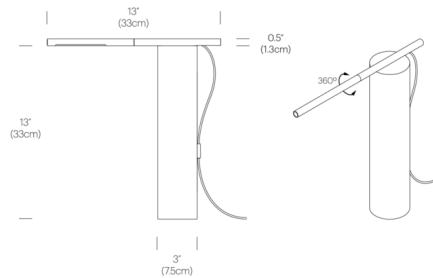

CLICK TO VIEW PRODUCT

Notes: