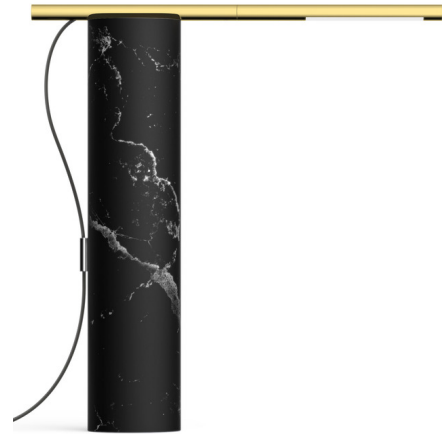

By Pablo

Description

The TO Table Lamp features a sleek aluminum arm positioned over a cylindrical marble pillar to create a fixture that is both sculptural and functional. The arm attaches to the base either horizontally or vertically via discreet magnetic connectors and rotates 360 degrees to allow light to be focused where it is needed most. A two stage switch with full range dimming control is located on the tip of the arm for convenient access.

Specifications

COLOR Brass
BODY FINISH Black Marble
WATTAGE 4.5W
DIMMER Included
DIMENSIONS 13"W x 13"H
INTEGRATED LED MODULE 1 x LED/4.5W/120V LED

Technical Information

PRODUCT DIMENSIONS Cord Length: 72"
LAMP LIFE 50000 hours
COLOR RENDERING 90 CRI
LAMP COLOR 3000K
LUMENS/WATT 66.67
LUMINOUS FLUX 300 lumens