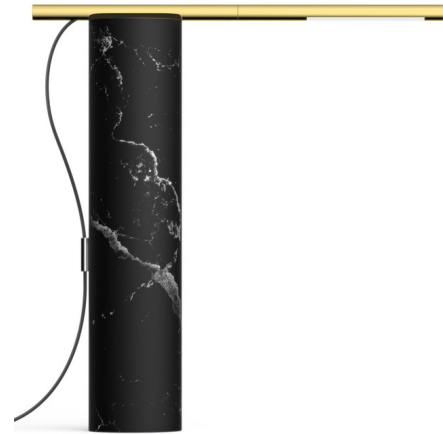

By Pablo

Description

The TO Table Lamp features a sleek aluminum arm positioned over a cylindrical marble pillar to create a fixture that is both sculptural and functional. The arm attaches to the base either horizontally or vertically via discreet magnetic connectors and rotates 360 degrees to allow light to be focused where it is needed most. A two stage switch with full range dimming control is located on the tip of the arm for convenient access.

Specifications

COLOR Brass
BODY FINISH Black Marble
WATTAGE 4.5W
DIMMER Included
DIMENSIONS 13"W x 13"H
INTEGRATED LED MODULE 1 x LED/4.5W/120V LED

Technical Information

PRODUCT DIMENSIONS Cord Length: 72"
LAMP LIFE 50000 hours
COLOR RENDERING 90 CRI
LAMP COLOR 3000K
LUMENS/WATT 66.67
LUMINOUS FLUX 300 lumens