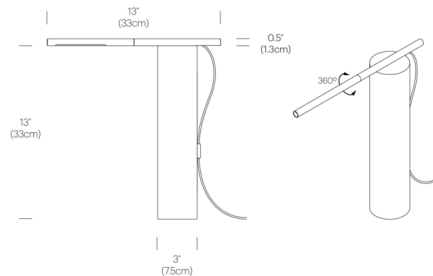

CLICK TO VIEW PRODUCT

Notes: