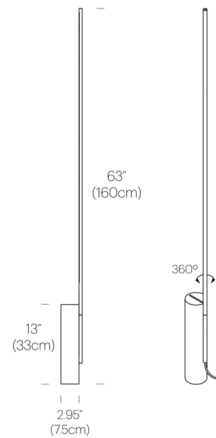

### Description

The TO Floor Lamp features a sleek aluminum arm positioned over a cylindrical marble pillar to create a fixture that is both sculptural and functional. The arm attaches to the base vertically via discreet magnetic connectors and rotates 360 degrees to allow light to be focused where it is needed most. A two stage switch with full range dimming control is located on the tip of the arm for convenient access.

### Specifications

COLOR . . . . . Chrome  
BODY FINISH . . . . . White Marble  
WATTAGE . . . . . 10W  
DIMMER . . . . . Included  
DIMENSIONS . . . . . 2.96"W x 63"H  
INTEGRATED LED MODULE . . . . . 1 x LED/10W/120V LED

### Technical Information

PRODUCT DIMENSIONS . . . . . Cord Length: 72"  
LAMP LIFE . . . . . 50000 hours  
COLOR RENDERING . . . . . 90 CRI  
LAMP COLOR . . . . . 3000K  
LUMENS/WATT . . . . . 70.00  
LUMINOUS FLUX . . . . . 700 lumens