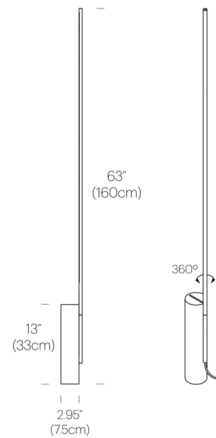

CLICK TO VIEW PRODUCT

Notes: