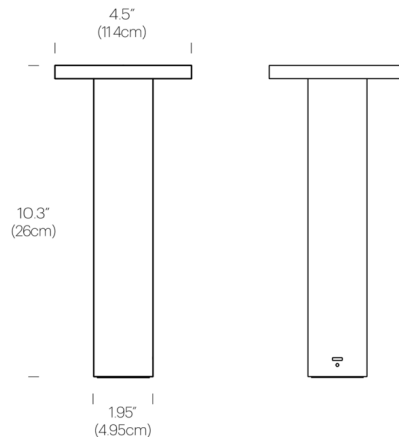

### Specifications

COLOR	N/A
BODY FINISH	Black
WATTAGE	2.1W
DIMMER	Included
DIMENSIONS	4.5"W x 10.3"H
INTEGRATED LED MODULE	1 x LED/2.1W/120V LED

### Technical Information

PRODUCT DIMENSIONS	Battery Life: 18 - 180 hours depending on setting
COLOR RENDERING	90 CRI
LAMP COLOR	2700K Warm Dim
LUMENS/WATT	71.43
LUMINOUS FLUX	150 lumens

Shown in black

CLICK TO VIEW PRODUCT