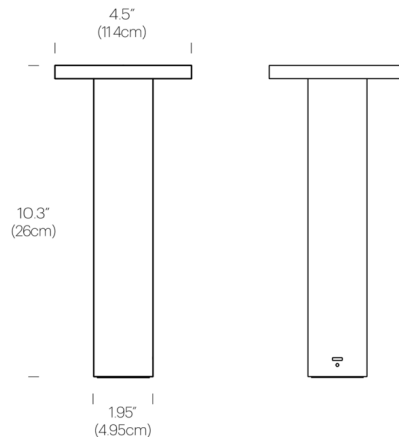

Shown in black