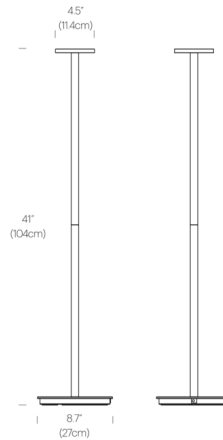

CLICK TO VIEW PRODUCT

Notes: