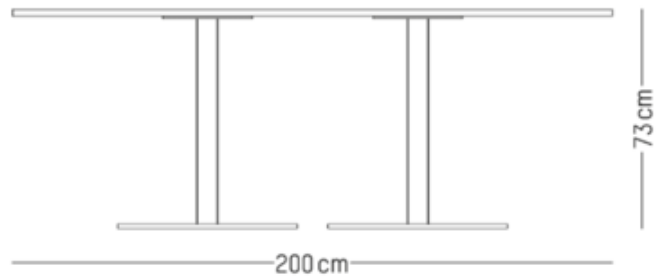

**BRAND**

Petite Friture

**DESCRIPTION**

The Parrot Dining Table designed by India Mahdavi, brings elegance and sophistication with a hint of playfulness to a variety of spaces in, and outside of your home. The glazed steel tabletop in Light Pink, Light Yellow, Light Turquoise, Cream/ Pink Pattern, or Light Green/Deep Green, is complemented with the elaborately drawn table leg in Orange-Red epoxy. Note: Suitable for outdoor covered locations.

<b>COLOR</b>	Light Pink
<b>BODY FINISH</b>	Orange-Red
<b>WATTAGE</b>	N/A
<b>DIMMER</b>	N/A
<b>DIMENSIONS</b>	78.9"W x 28.74"H x 35.43"D
<b>LAMP</b>	N/A

**Dining**

-  
W: 200 cm | 78.9 inch  
D: 90 cm | 35.4 inch  
H: 73 cm | 28.7 inch  
Weight: 80 kg | 176.4 lb