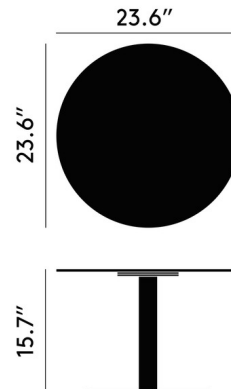

By Tom Dixon

Description

The Flash Side Table is a sleek and glamorous addition to any decor. It features a Steel Base and a round Mirrored Glass top.

Shown in brass

Specifications

COLOR	N/A
BODY FINISH	Brass
WATTAGE	N/A
DIMMER	N/A
DIMENSIONS	23.6"W x 15.7"H
BULB	N/A