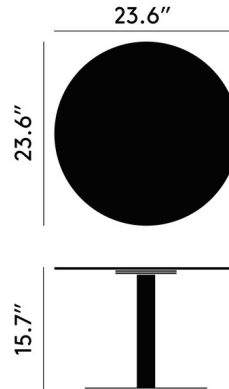

By Tom Dixon

Description

The Flash Side Table is a sleek and glamorous addition to any decor. It features a Steel Base and a round Mirrored Glass top.

Shown in brass

Specifications

COLOR	N/A
BODY FINISH	Brass
WATTAGE	N/A
DIMMER	N/A
DIMENSIONS	23.6"W x 15.7"H
BULB	N/A