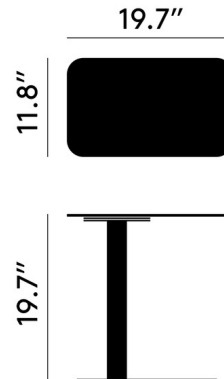

### Description

The Flash Sofa Table is a sleek and glamorous addition to any decor. It features a Steel Base and a Mirrored Glass top and can cantilever over the arm of a low sofa.

Shown in black

### Specifications

COLOR	N/A
BODY FINISH	Black
WATTAGE	N/A
DIMMER	N/A
DIMENSIONS	19.7"W x 19.7"H x 11.8"D
BULB	N/A

CLICK TO VIEW PRODUCT

Notes: